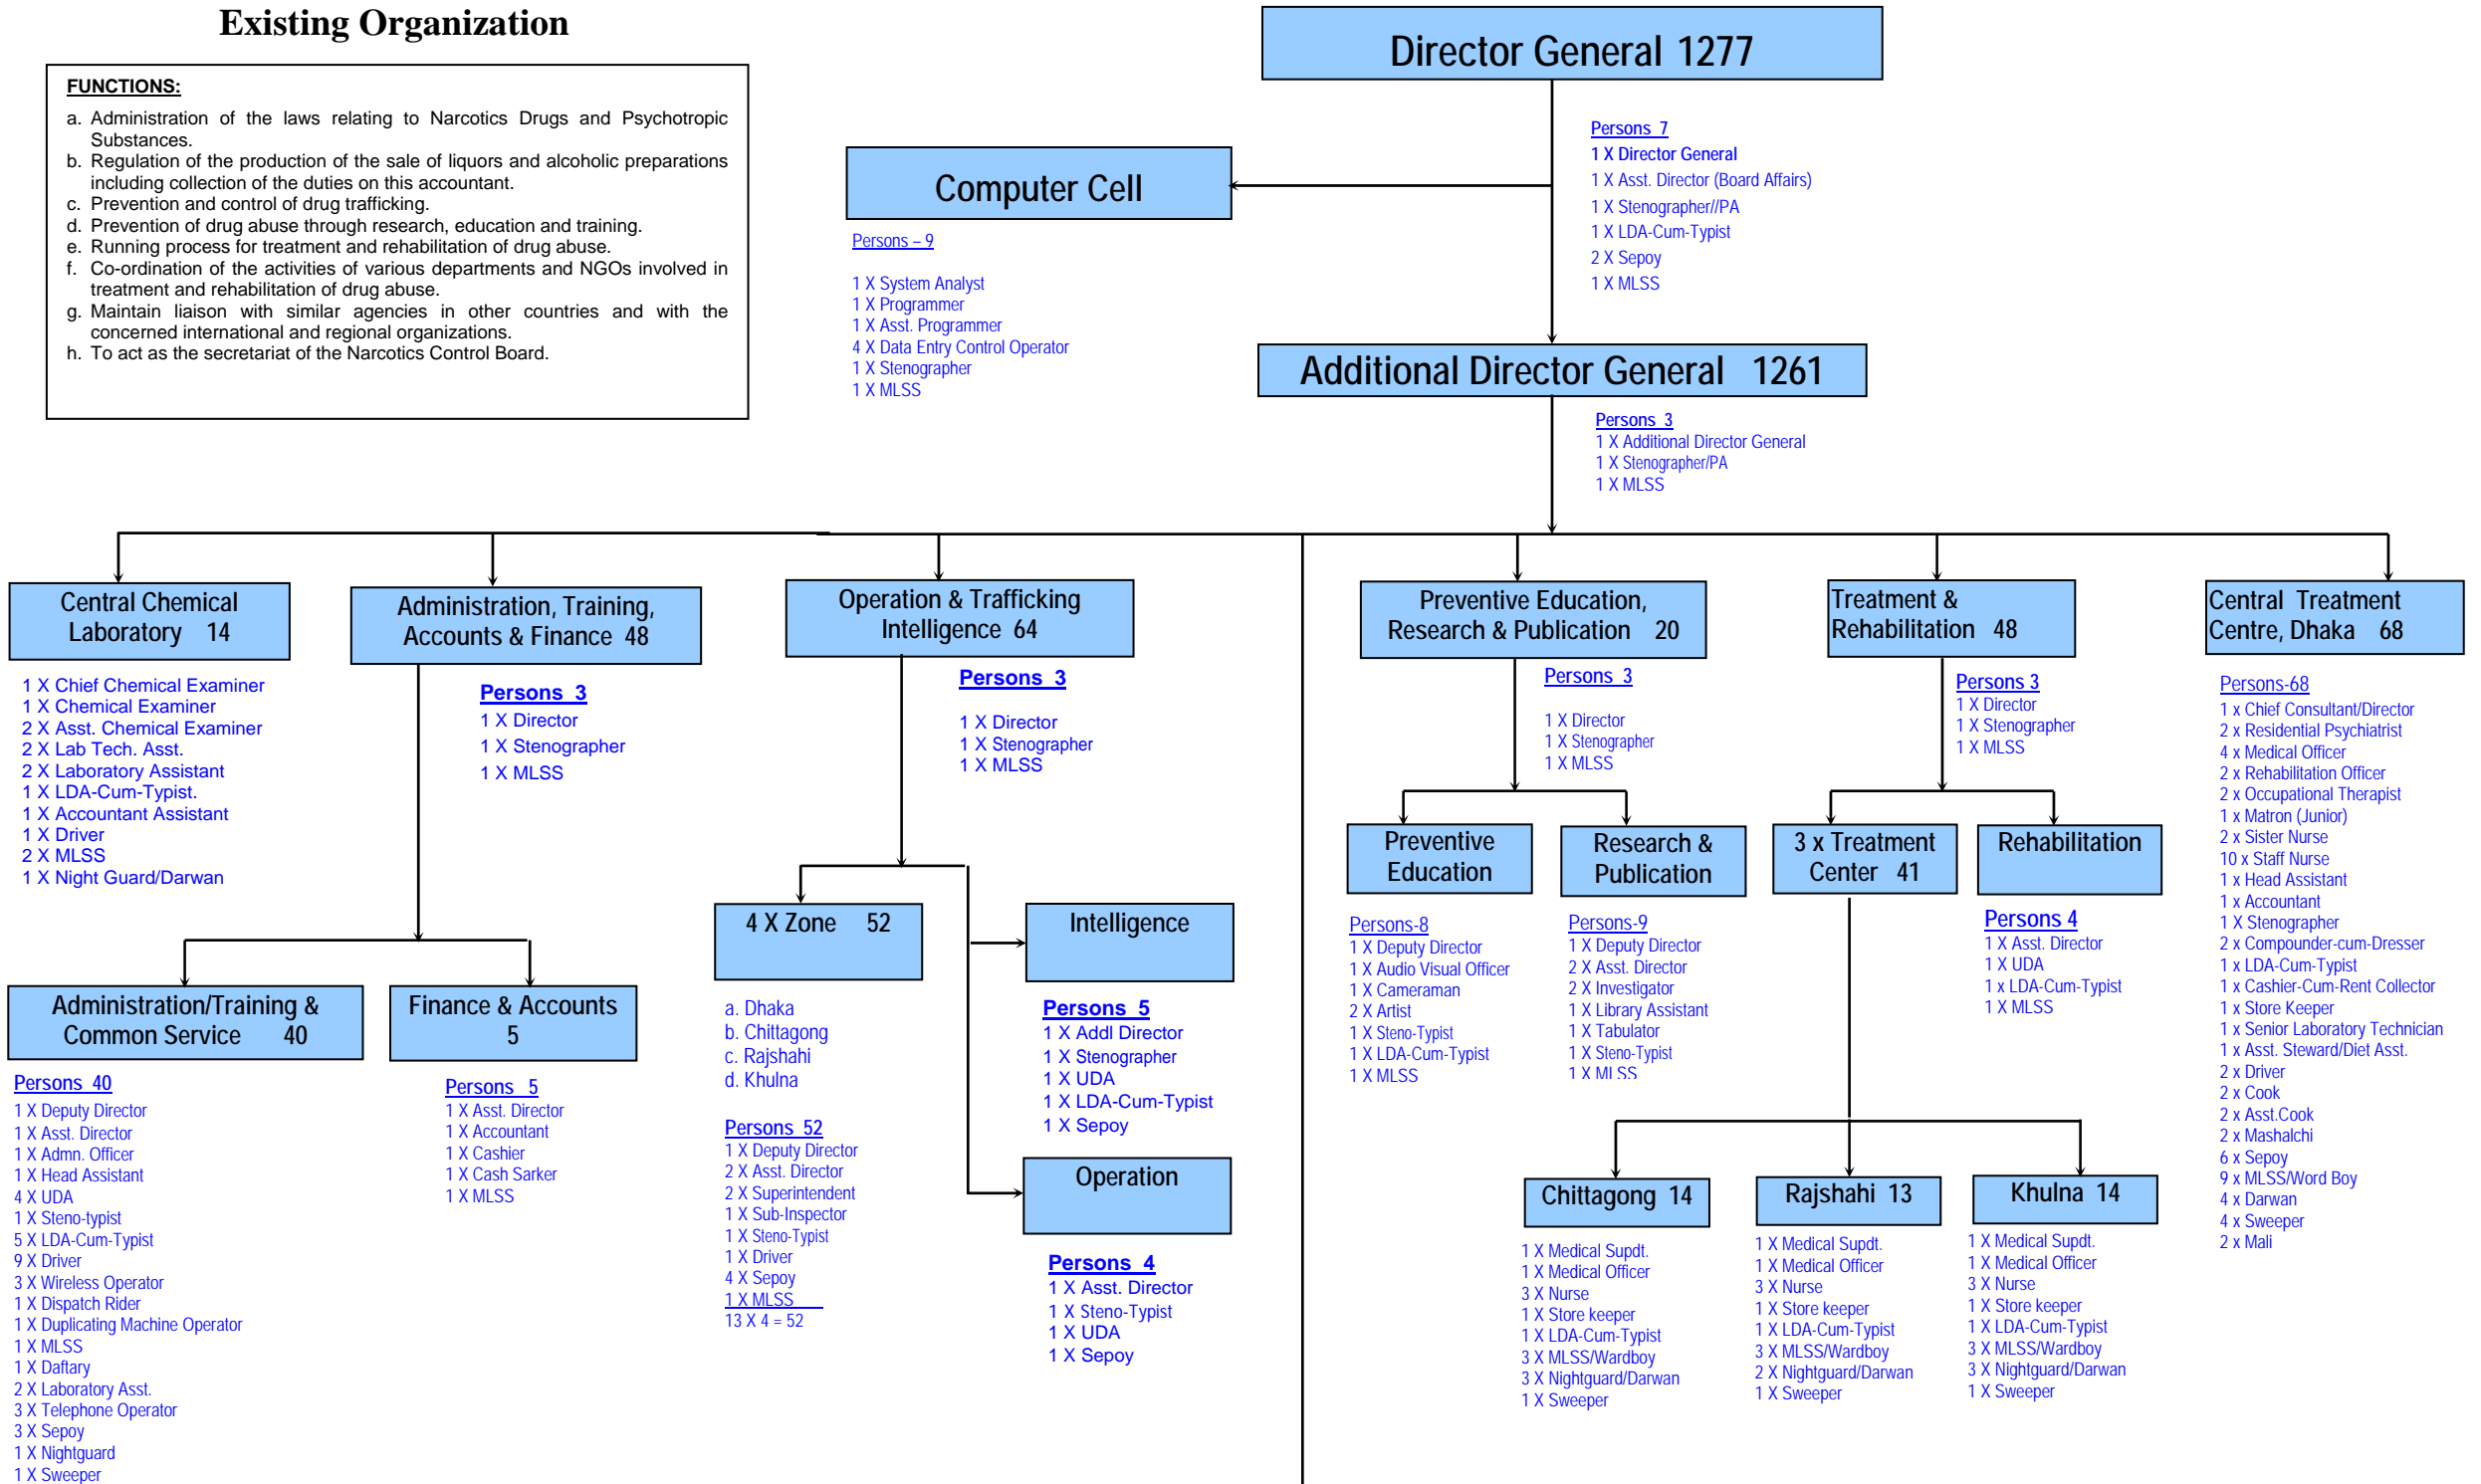

Department of Narcotics Control

Existing Organization

FUNCTIONS:

- Administration of the laws relating to Narcotics Drugs and Psychotropic Substances.
- Regulation of the production of the sale of liquors and alcoholic preparations including collection of the duties on this accountant.
- Prevention and control of drug trafficking.
- Prevention of drug abuse through research, education and training.
- Running process for treatment and rehabilitation of drug abuse.
- Co-ordination of the activities of various departments and NGOs involved in treatment and rehabilitation of drug abuse.
- Maintain liaison with similar agencies in other countries and with the concerned international and regional organizations.
- To act as the secretariat of the Narcotics Control Board.

Dhaka Zone 262

Persons 7

- 1 X Addl. Director
- 1 X Stenographer
- 1 X LDA-Cum-Typist
- 1 X Driver
- 1 X Sepoy
- 1 X MLSS
- 1 X Nightguard

Person 83

- 1 X Deputy Director
- 2 X Asst. Director
- 2 X Superintendent (Airport)
- 1 X Prosecutor
- 2 X Asst. Prosecutor
- 14 X Inspector
- 8 X Sub-Inspector
- 8 X Asst. Sub-Inspector
- 36 X Sepoy
- 1 X UDA
- 1 X Accountant
- 1 X Steno-typist
- 2 X LDA-Cum-Typist
- 3 X Driver
- 1 X MLSS